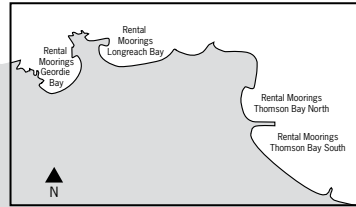

2

Check in at the Rottnest Island Visitor Centre to receive your authorisation clearance and sticker.

3

Moor-up – Conserve - Discover - Relax

Place stamp here

**To the boat owner**

---

---