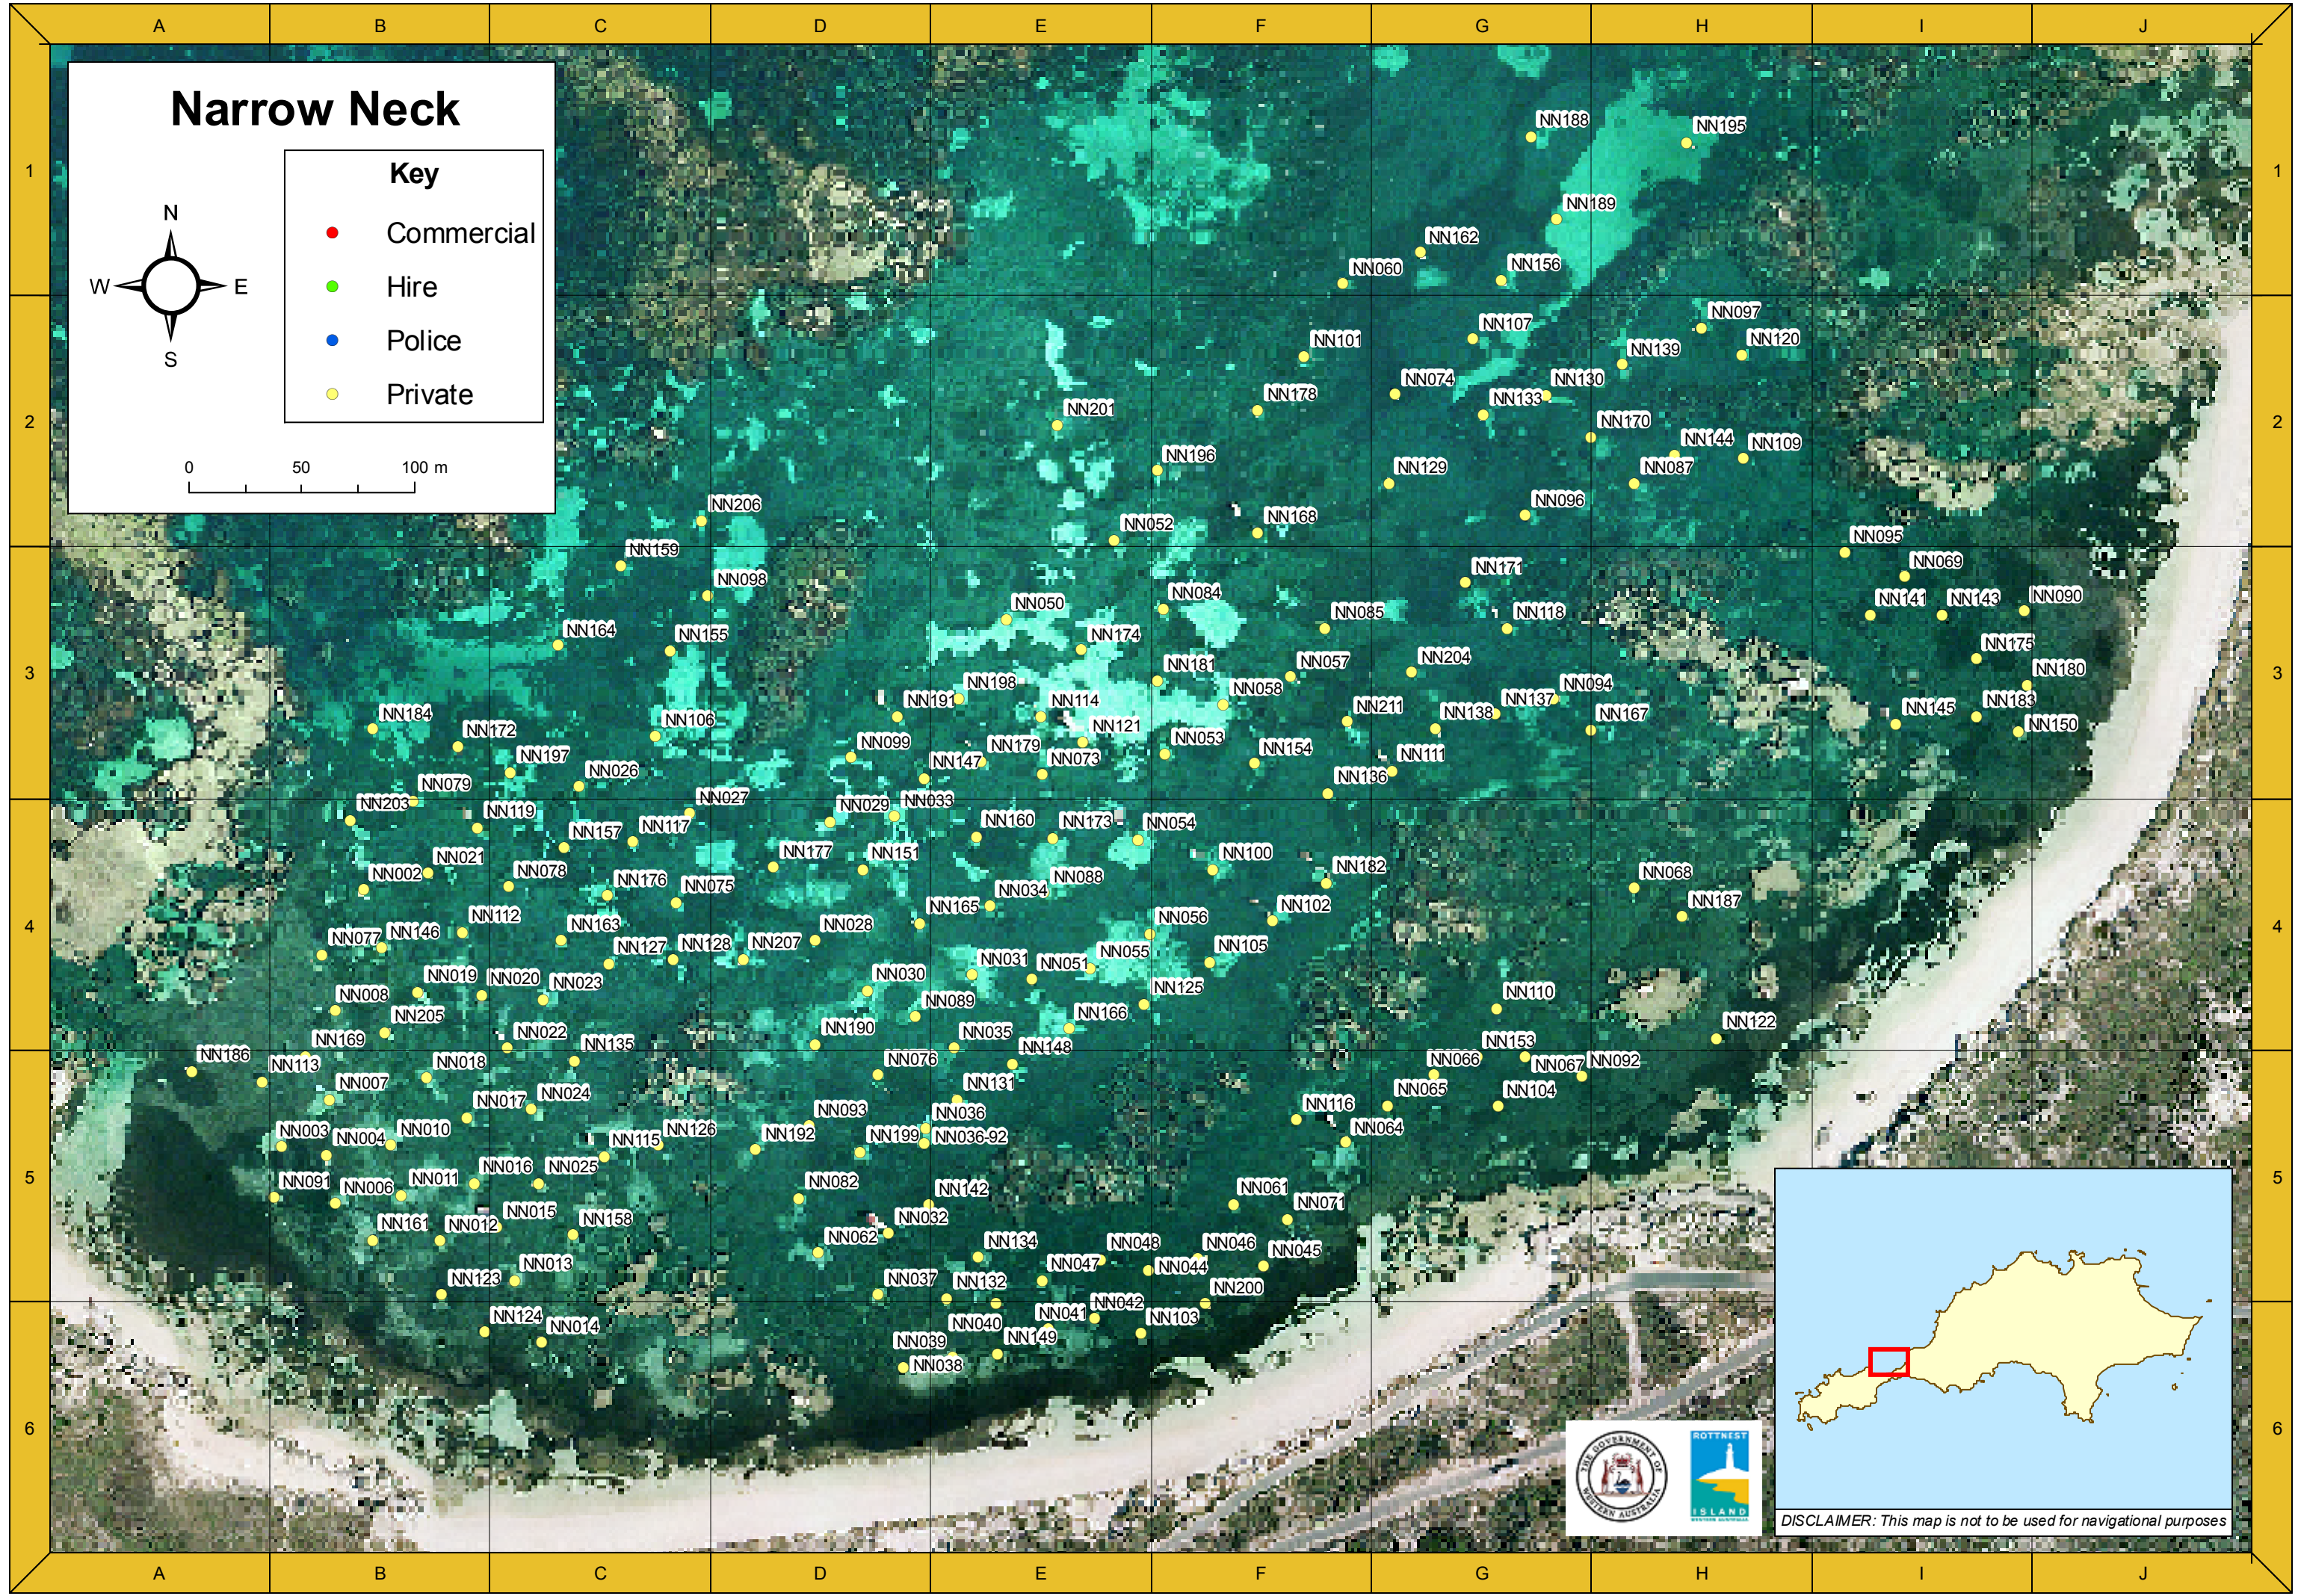

# Narrow Neck

## Key

- Commercial
- Hire
- Police
- Private

0 50 100 m

DISCLAIMER: This map is not to be used for navigational purposes