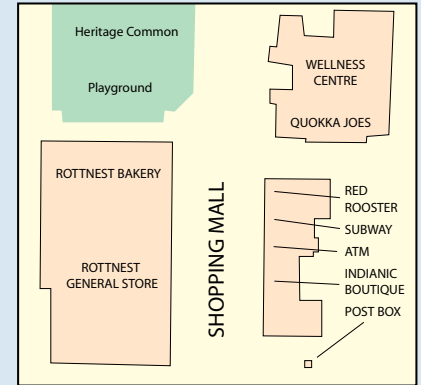

Rottnest Island Accommodation and Street Map

KEY	
	Visitor Centre
	Police
	Nursing Post
	Toilet
	Wheelchair Toilet Access
	Shower
	Laundry
	Lockers
	Bus Stop
	Train Stop
	Barbecue
	Recycle Point
	Phone
	Bike Hire
	Pilot Boathouse
	Footpath
	Cycleway
	4 Bed
	6 Bed
	8 Bed
	Tent site